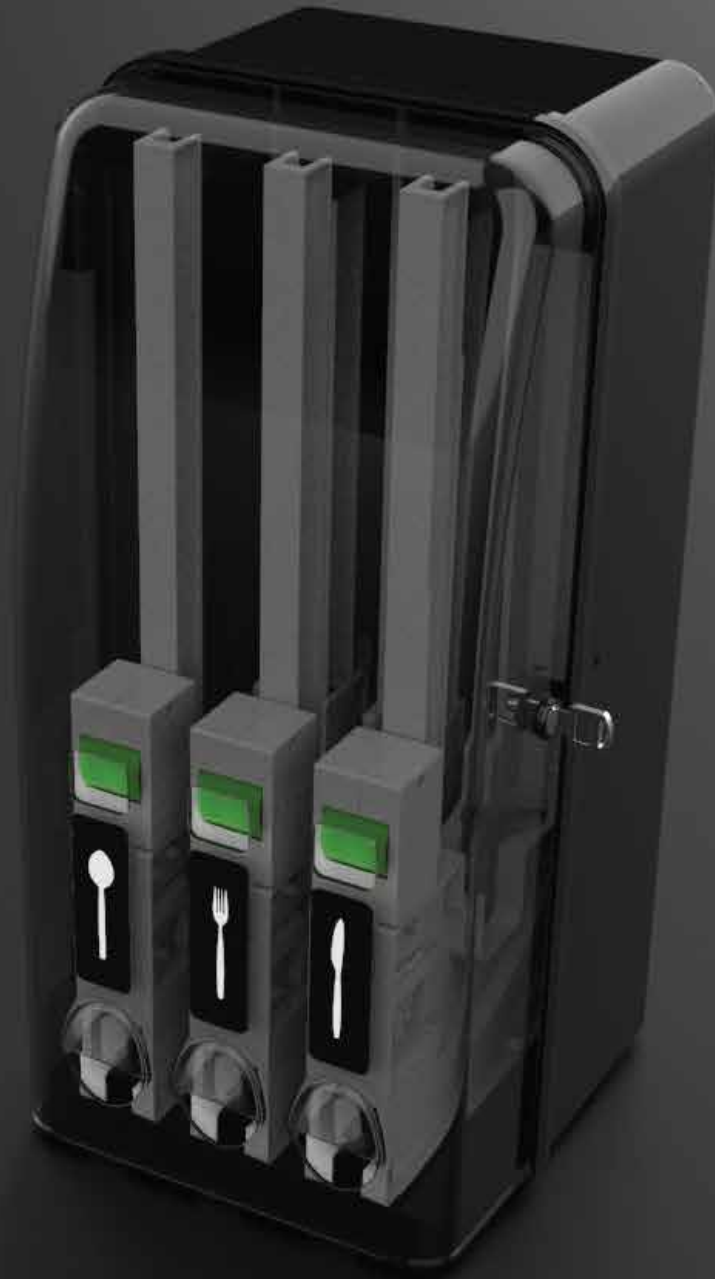

NEW COLOR SCHEME

VER.1

SOLID BLACK CASE, DARK SHADE TINT

FRONT VIEW

PERSPECTIVE

SIDE VIEW

NEW COLOR SCHEME

VER.2

SOLID BLACK CASE, LIGHT SHADE TINT

FRONT VIEW

PERSPECTIVE

SIDE VIEW