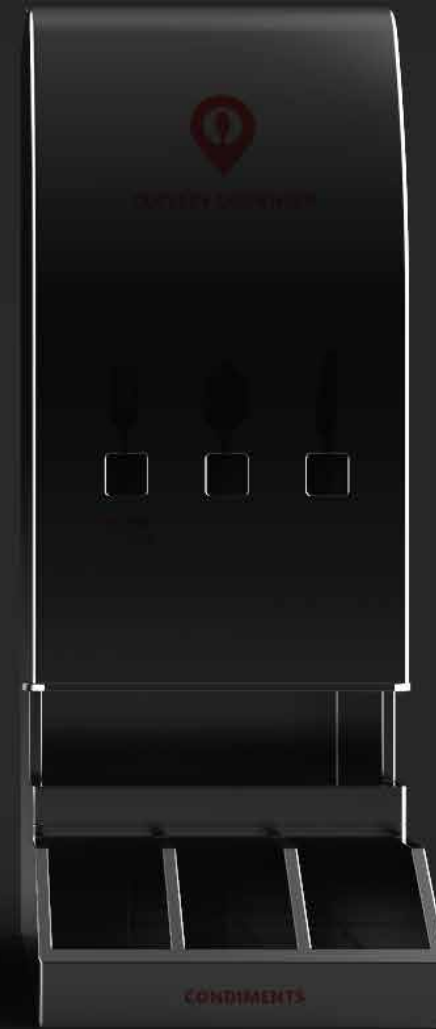

CUTLERY DISPENSER

CONDIMENTS DISPENSER

## STORAGE

better storage system

## NO. ONE **CONCEPT**

store your condiments sachets in a drawer with 3 divided compartments. This will help keep your serving area tidy and free of clutter.

DETAIL VIEW  
**DRAWER TYPE**

## NO. TWO **CONCEPT**

store your condiments sachet in 3 compartment division. It helps you locate the condiments in a visible and organized way.

DETAIL VIEW  
**VISIBLE TYPE**